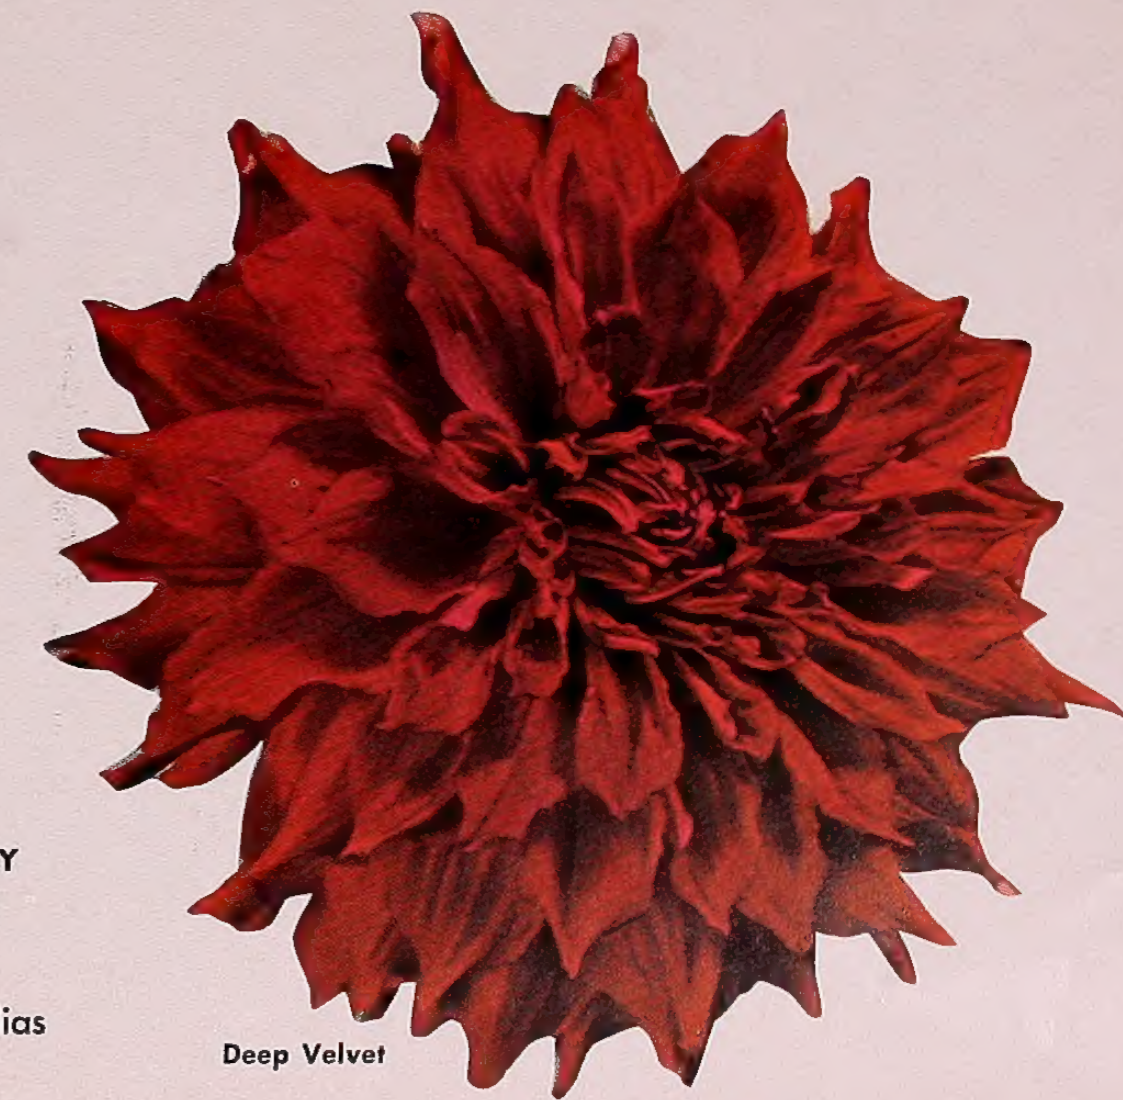

PINK SUTHERLAND—bright glowing pink

DEEP VELVET—rich velvety red

DIXIE'S WINEDOT—cream with dots and stripes of wine

SEPTEMBER—flame red and gold

ARC DE TRIUMPH—sunkist gold

FRANCES H. ARCHER—clear lavender